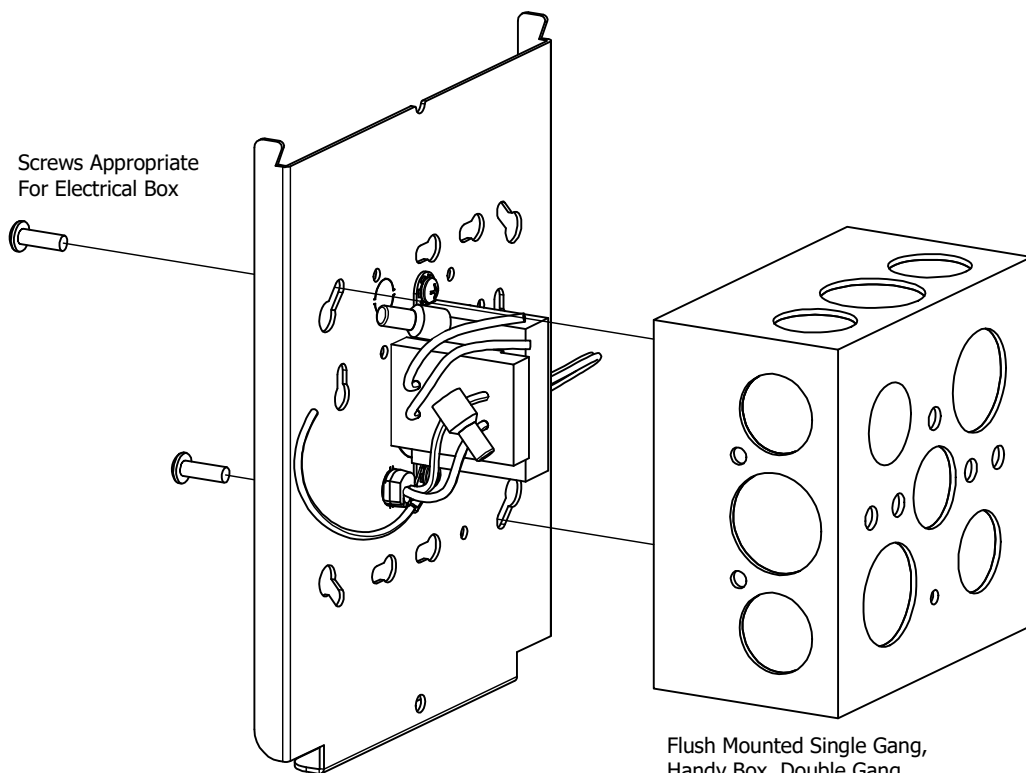

Screws Appropriate
For Electrical Box

Flush Mounted Single Gang,
Handy Box, Double Gang,
Deep 4" Square Electrical
Box (Supplied by others)

	TITLE D5T-D400-BC Installation Instructions		
	P/N D5T-D400-BC	DWG NO 12311i	REV A
	DRAWN mburke	6/29/2023	SHEET 1 / 1
	National Time & Signal		