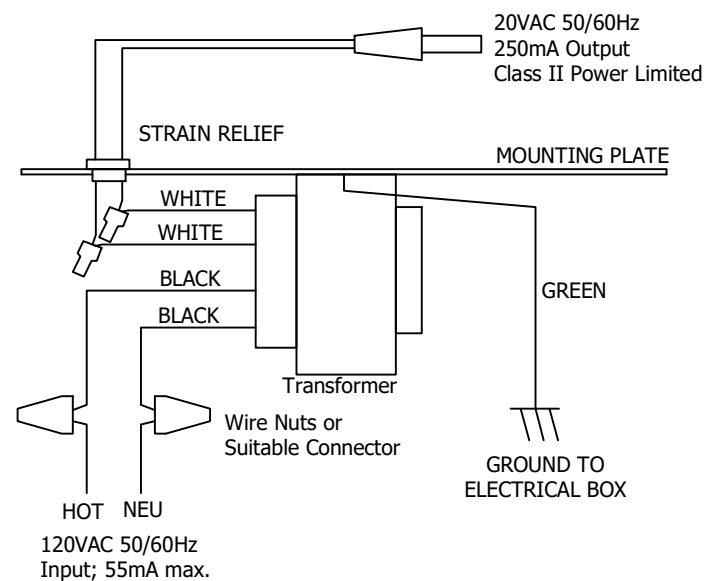

Screws Appropriate
For Electrical Box

Flush Mounted Single Gang,
Handy Box, Double Gang,
Deep 4" Square Electrical
Box (Supplied by others)

	TITLE D5T-D400-BC Installation Instructions		
	P/N D5T-D400-BC	DWG NO 12311i	REV A
	DRAWN mburke	6/29/2023	SHEET 1 / 1
	National Time & Signal		